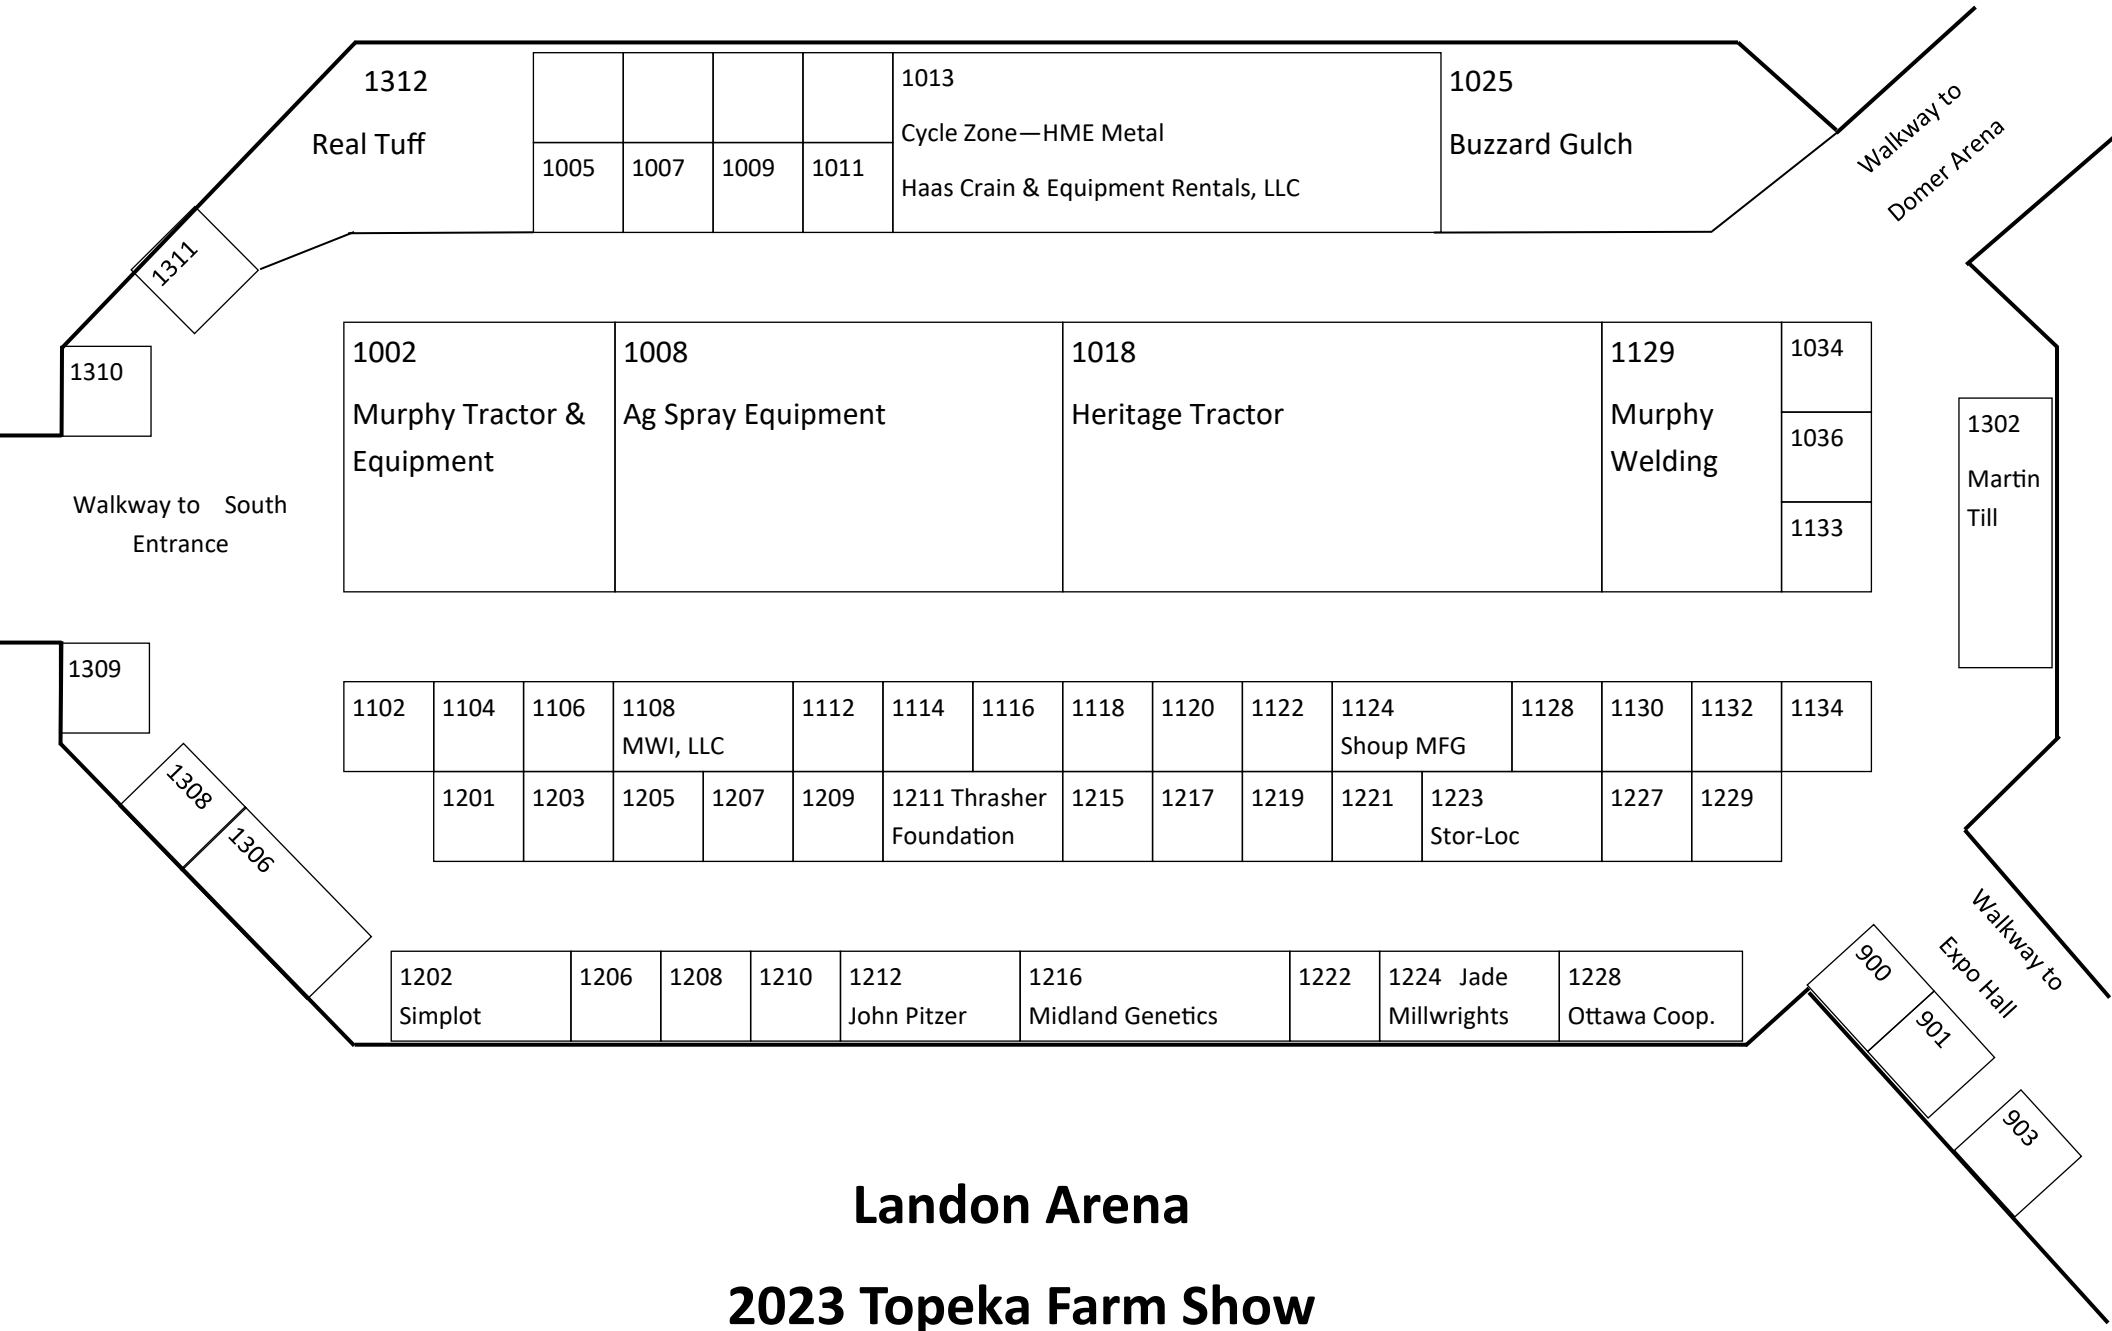

Expo Hall

2023 Topeka Farm Show

↙ **Parking Lot**

Domer Arena
2023 Topeka Farm Show

Landon Arena ↘