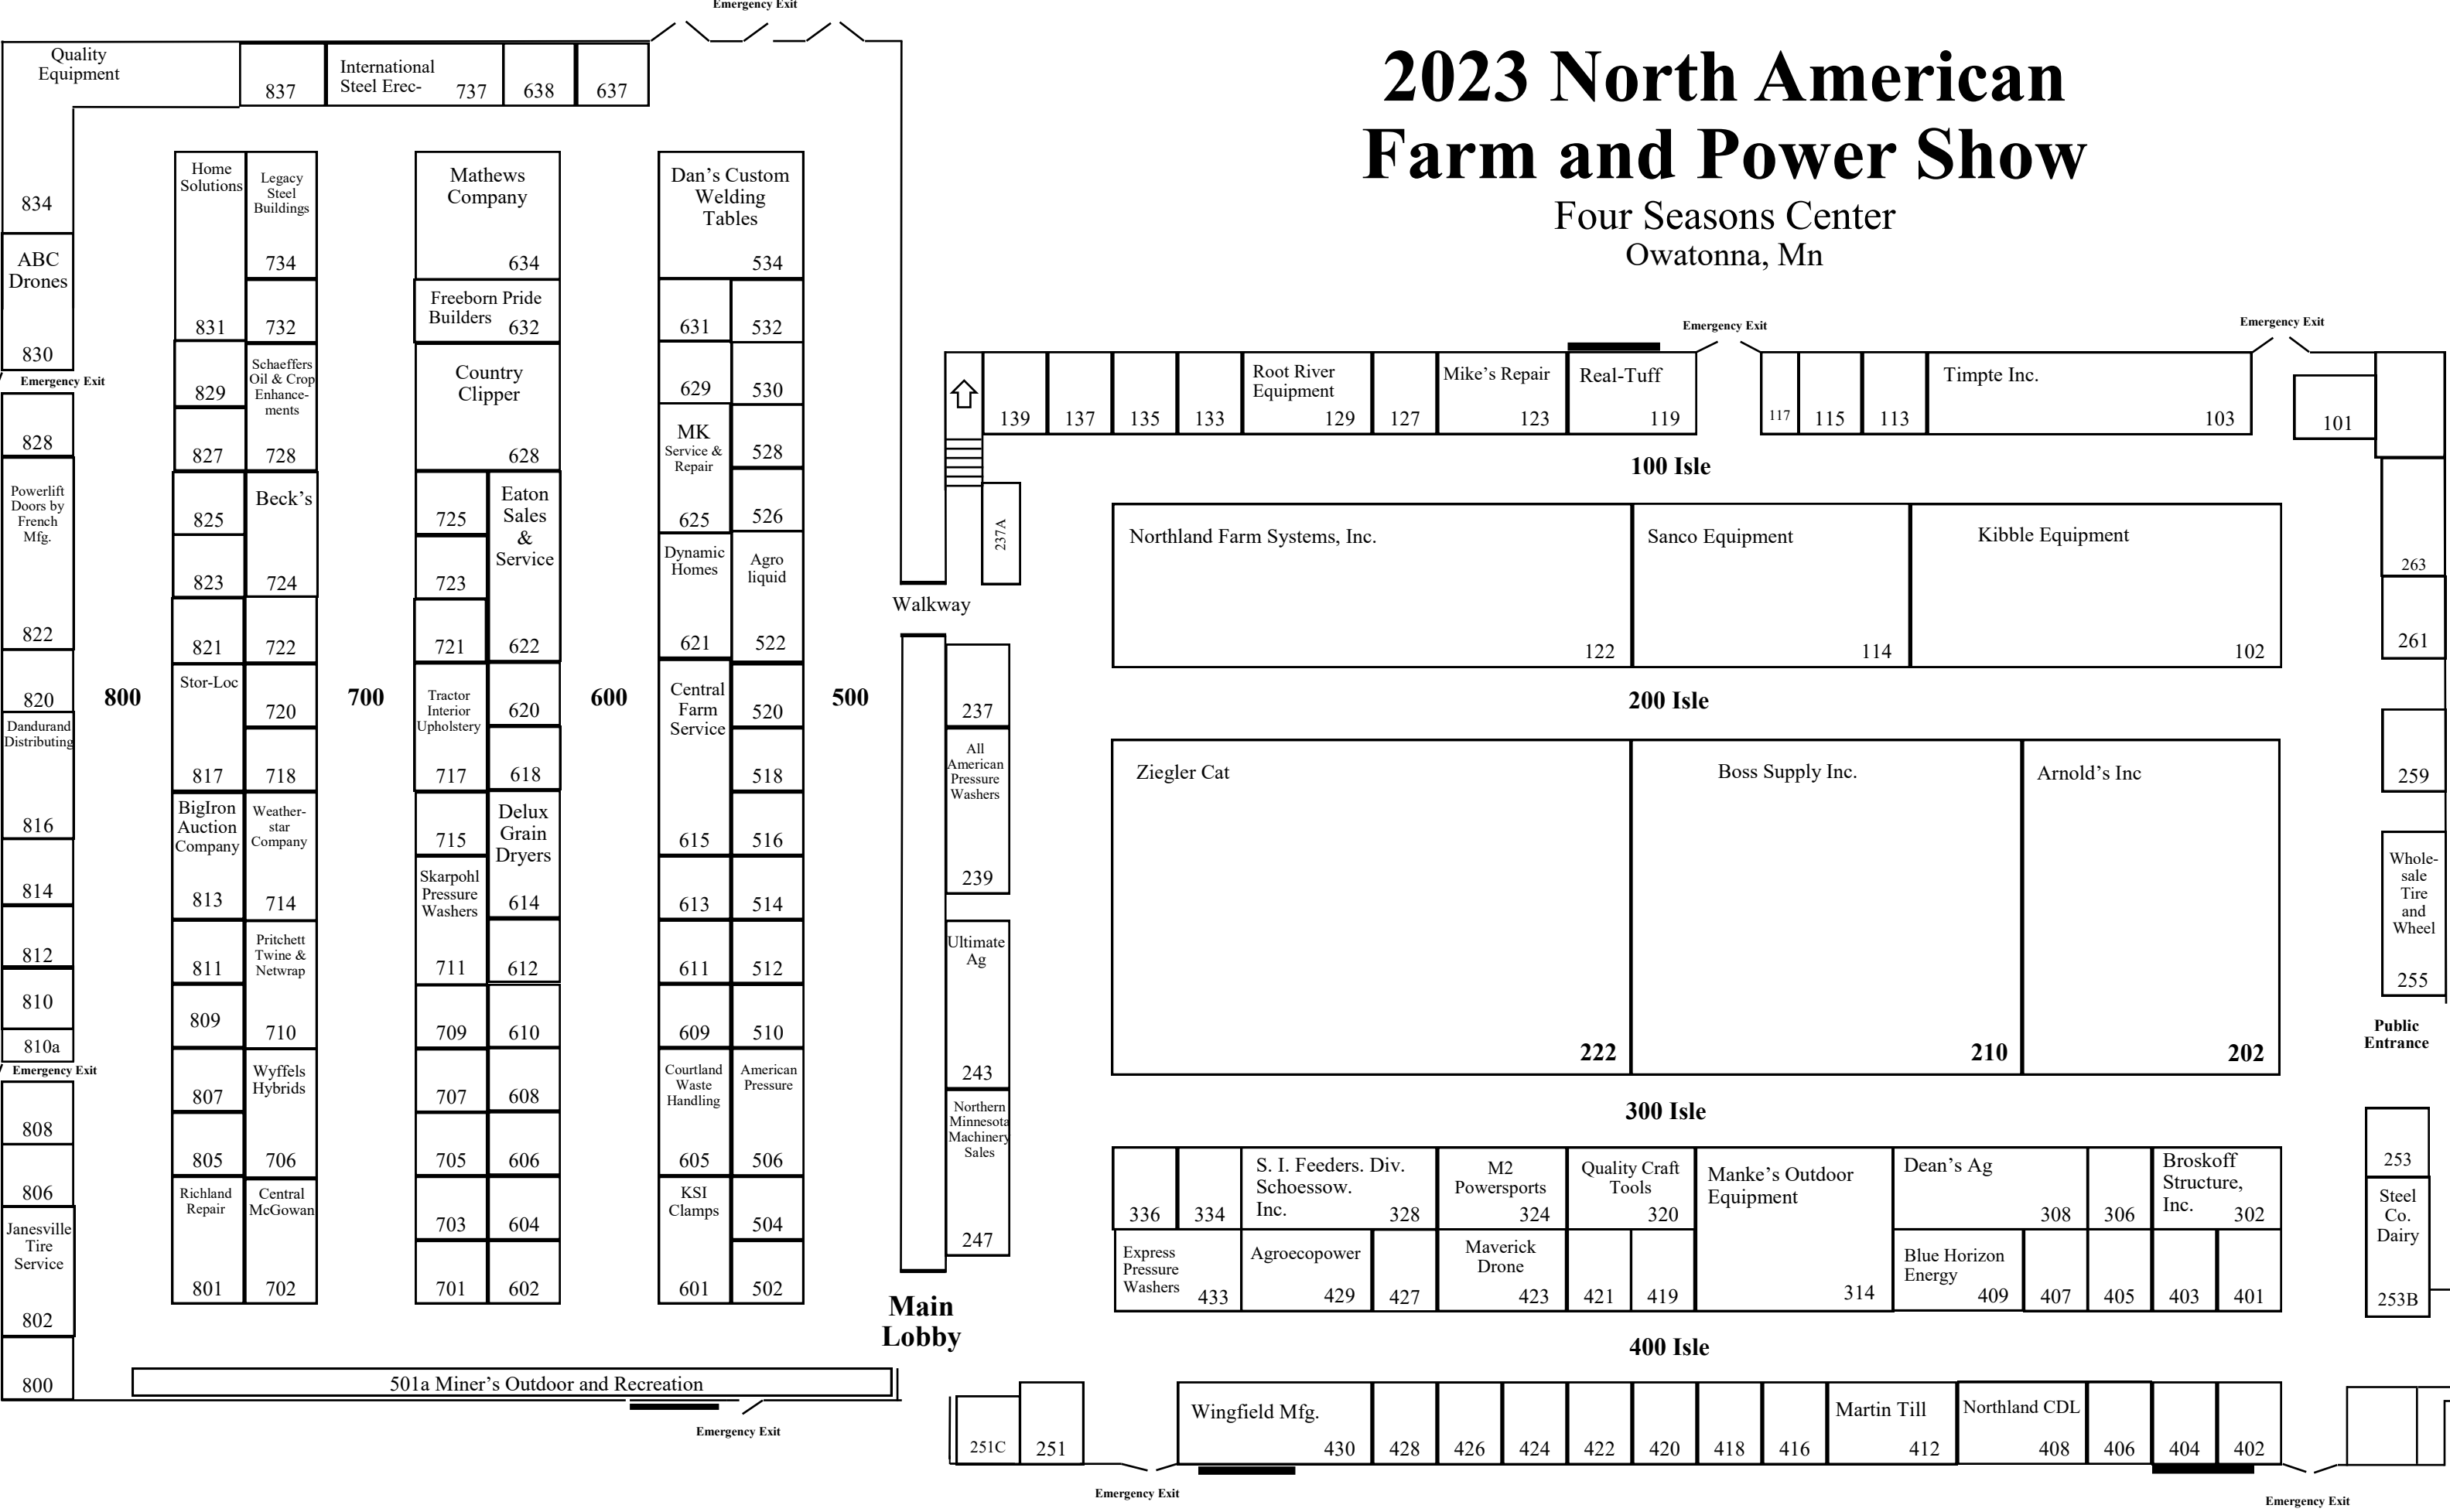

2023 North American Farm and Power Show

Four Seasons Center
Owatonna, Mn

Quality Equipment 837 International Steel Erec- 737 638 637

834
ABC Drones
830
Emergency Exit

Home Solutions Legacy Steel Buildings
734
831 732
829 Schaeffers Oil & Crop Enhancements
827 728
825 Beck's
823 724
821 722
Stor-Loc 720
817 718
BigIron Auction Company Weather-star Company
813 714
811 Pritchett Twine & Netwrap
809 710
807 Wyffels Hybrids
805 706
Richland Repair Central McGowan
801 702

Mathews Company 634
Freeborn Pride Builders 632
Country Clipper 628
725 Eaton Sales & Service
723
721 622
Tractor Interior Upholstery 620
717 618
715 Delux Grain Dryers
Skarpohl Pressure Washers 614
711 612
709 610
707 608
705 606
703 604
701 602

Dan's Custom Welding Tables 534
631 532
629 530
MK Service & Repair 528
625 526
Dynamic Homes Agroliquid
621 522
Central Farm Service 520
518
615 516
613 514
611 512
609 510
Courtland Waste Handling American Pressure
605 506
KSI Clamps 504
601 502

800

700

600

500

Main Lobby

Walkway

Emergency Exit

Emergency Exit

Emergency Exit

139 137 135 133 Root River Equipment 129 127 Mike's Repair 123 Real-Tuff 119 117 115 113 Timpte Inc. 103 101

100 Isle

Northland Farm Systems, Inc. 122 Sanco Equipment 114 Kibble Equipment 102

200 Isle

Ziegler Cat 222 Boss Supply Inc. 210 Arnold's Inc. 202

300 Isle

336 334 S. I. Feeders. Div. Schoessow. Inc. 328 M2 Powersports 324 Quality Craft Tools 320 Manke's Outdoor Equipment 314 Dean's Ag 308 306 Broskoff Structure, Inc. 302
Express Pressure Washers 433 Agroecopower 429 427 Maverick Drone 423 421 419 Blue Horizon Energy 409 407 405 403 401

400 Isle

251C 251 Wingfield Mfg. 430 428 426 424 422 420 418 416 Martin Till 412 Northland CDL 408 406 404 402

Emergency Exit

Emergency Exit

501a Miner's Outdoor and Recreation

Public Entrance

253
Steel Co. Dairy
253B

Wholesale Tire and Wheel
255

263
261