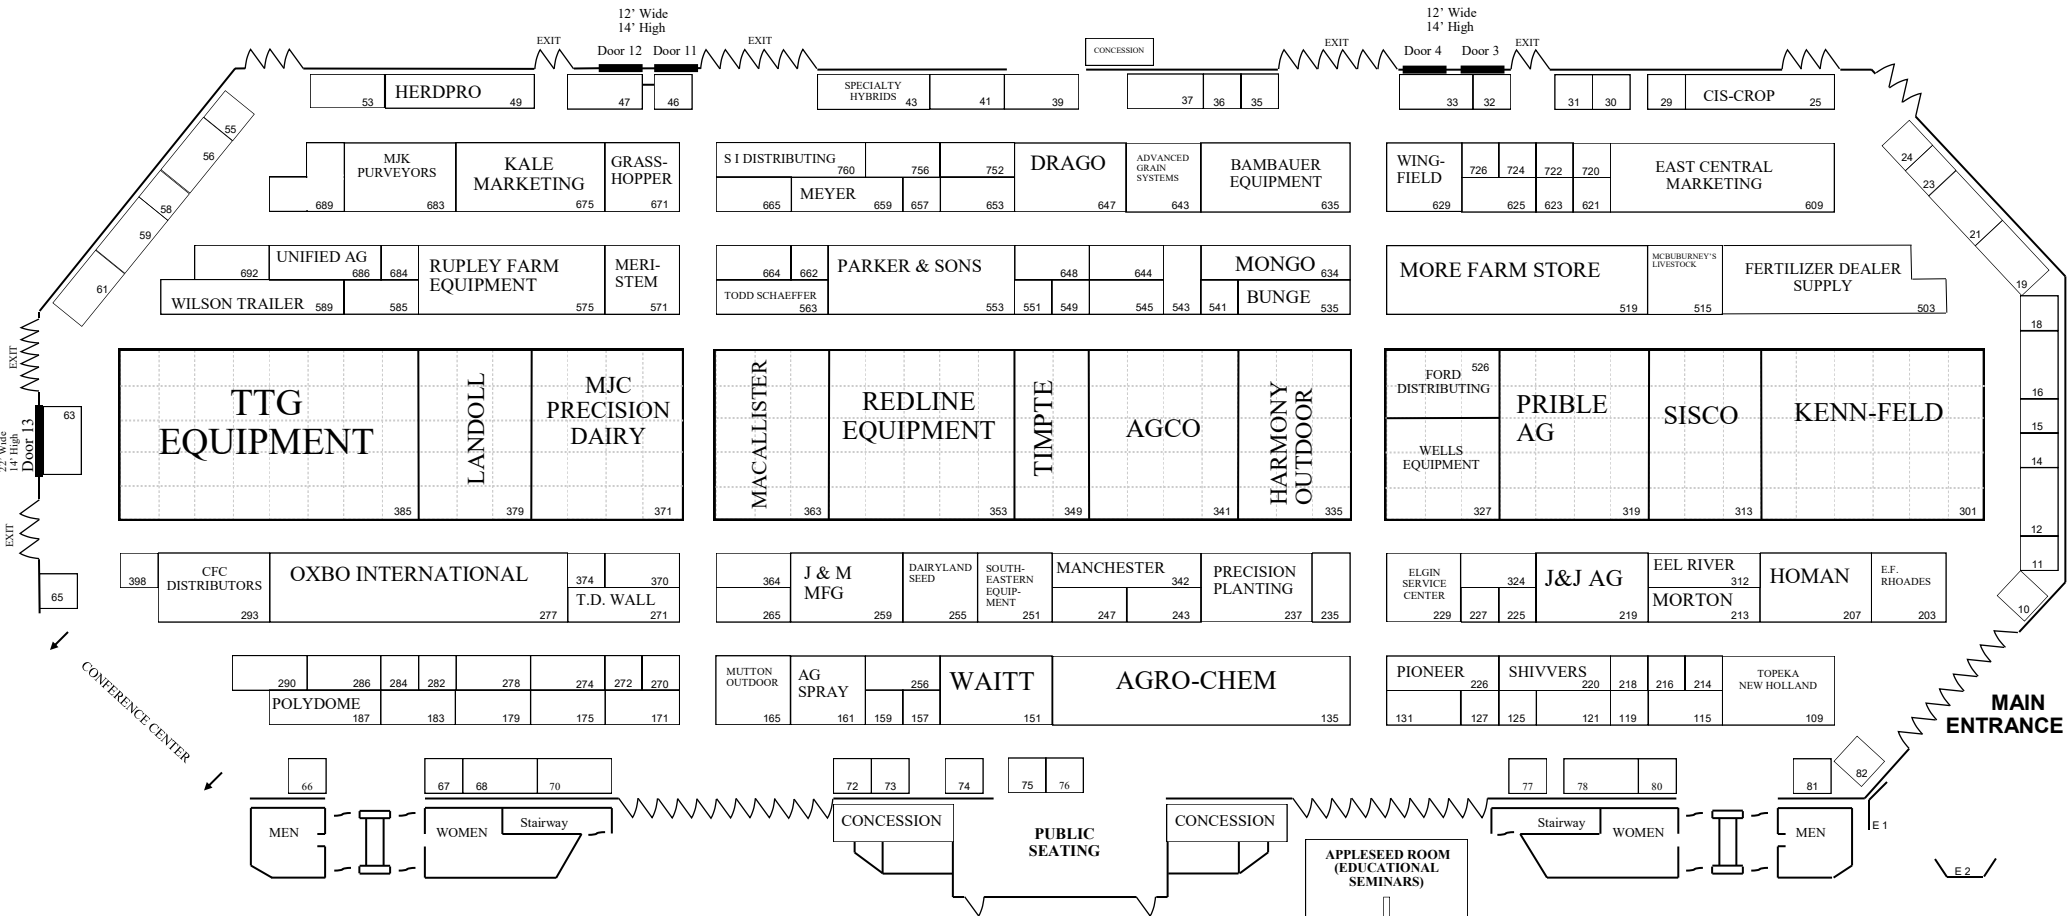

FORT WAYNE FARM SHOW EXPO CENTER ALLEN COUNTY WAR MEMORIAL COLISEUM

EXPO I

EXPO II

EXPO III

Overhead Door Dimensions

Door # 3, # 4, # 11 & # 12 are 12' wide x 14' high

Door # 13 is 22' wide x 14' high

**10' wide x 10' deep Display Booths
10' wide Isles**

FORT WAYNE FARM SHOW

ALLEN COUNTY WAR MEMORIAL COLISEUM

EXPO IV

FORT WAYNE FARM SHOW CONFERENCE CENTER