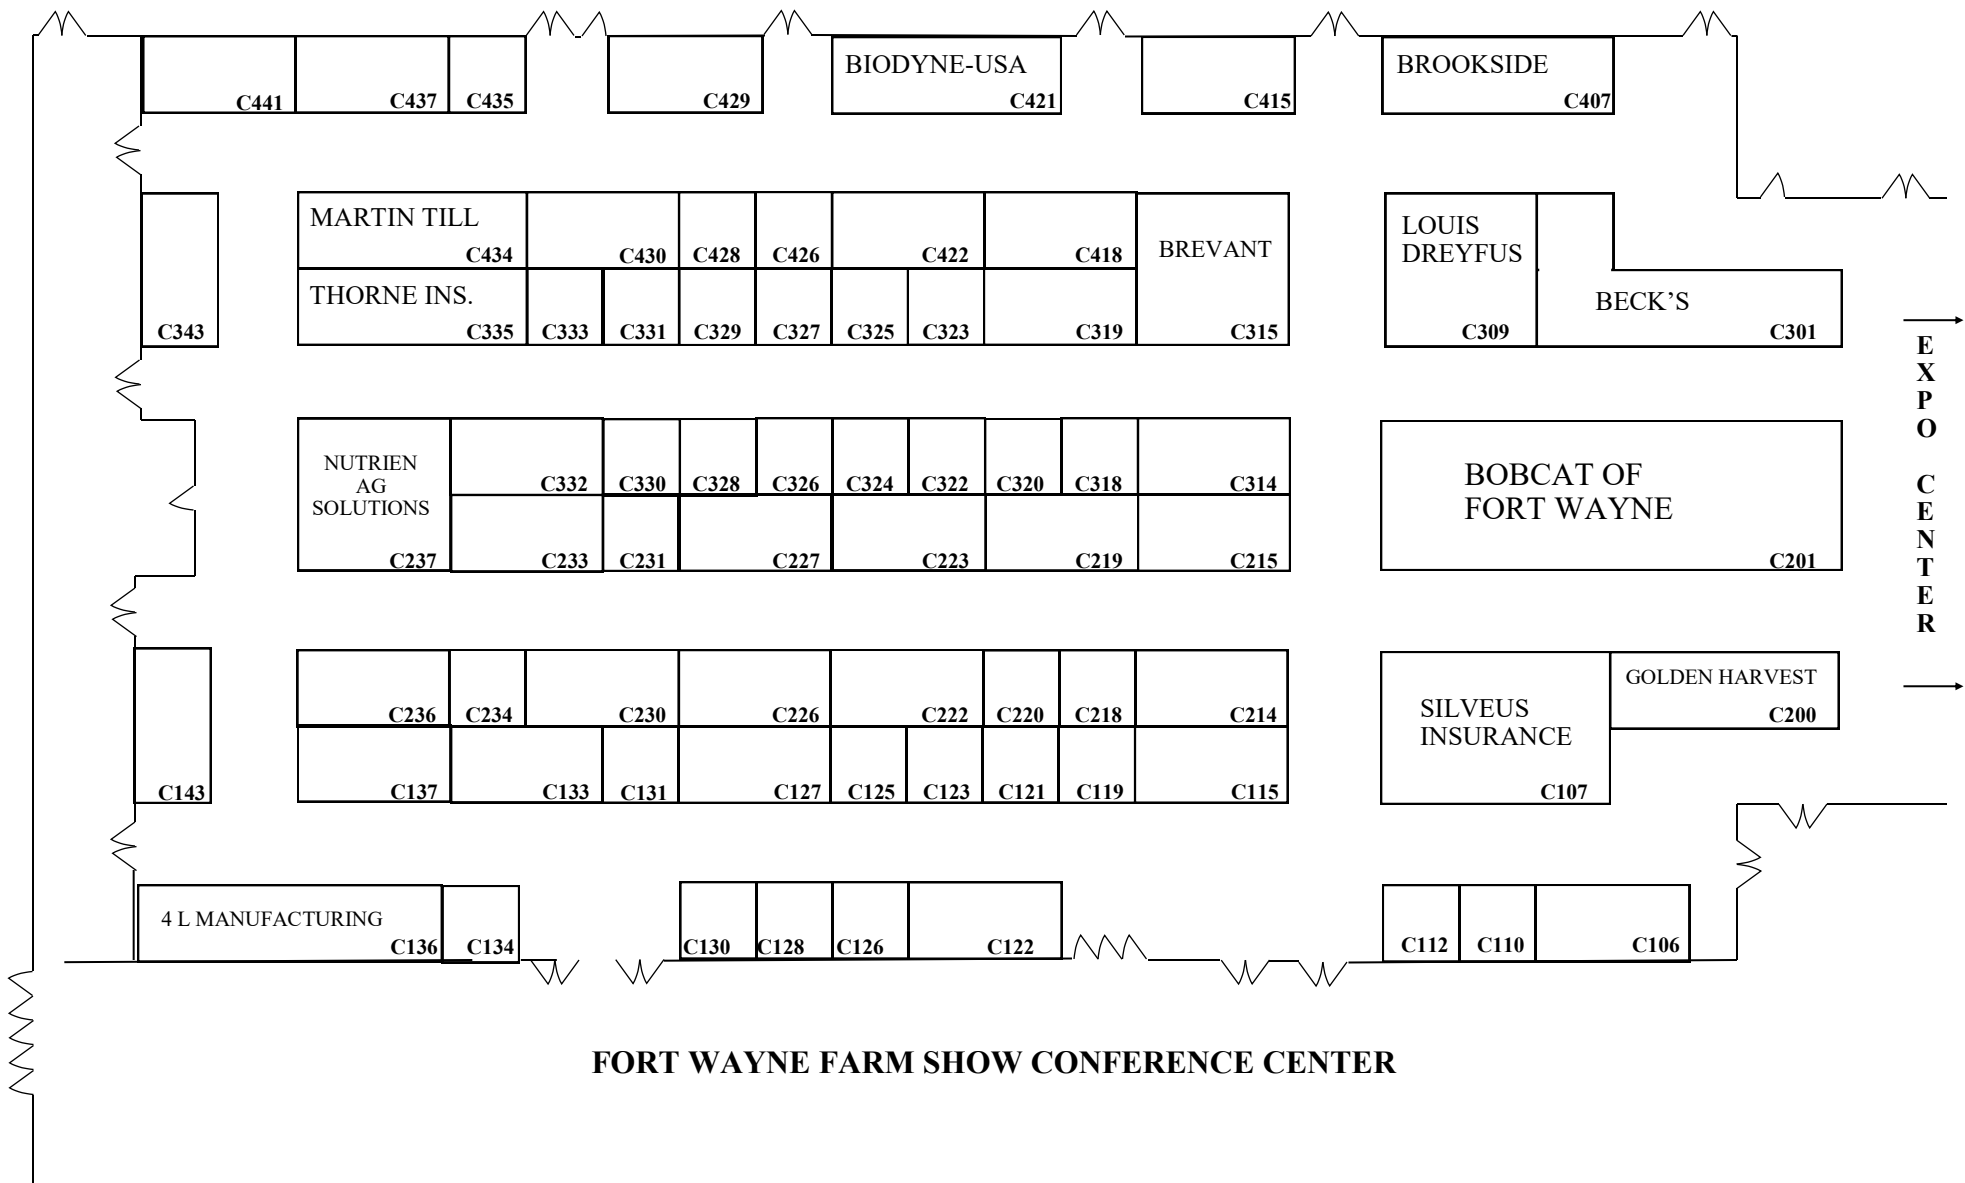

FORT WAYNE FARM SHOW EXPO CENTER ALLEN COUNTY WAR MEMORIAL COLISEUM

EXPO I

EXPO II

EXPO III

Overhead Door Dimensions

Door # 3, # 4, # 11 & # 12 are 12' wide x 14' high

Door # 13 is 22' wide x 14' high

**10' wide x 10' deep Display Booths
10' wide Isles**

FORT WAYNE FARM SHOW

ALLEN COUNTY WAR MEMORIAL COLISEUM

EXPO IV

FORT WAYNE FARM SHOW CONFERENCE CENTER