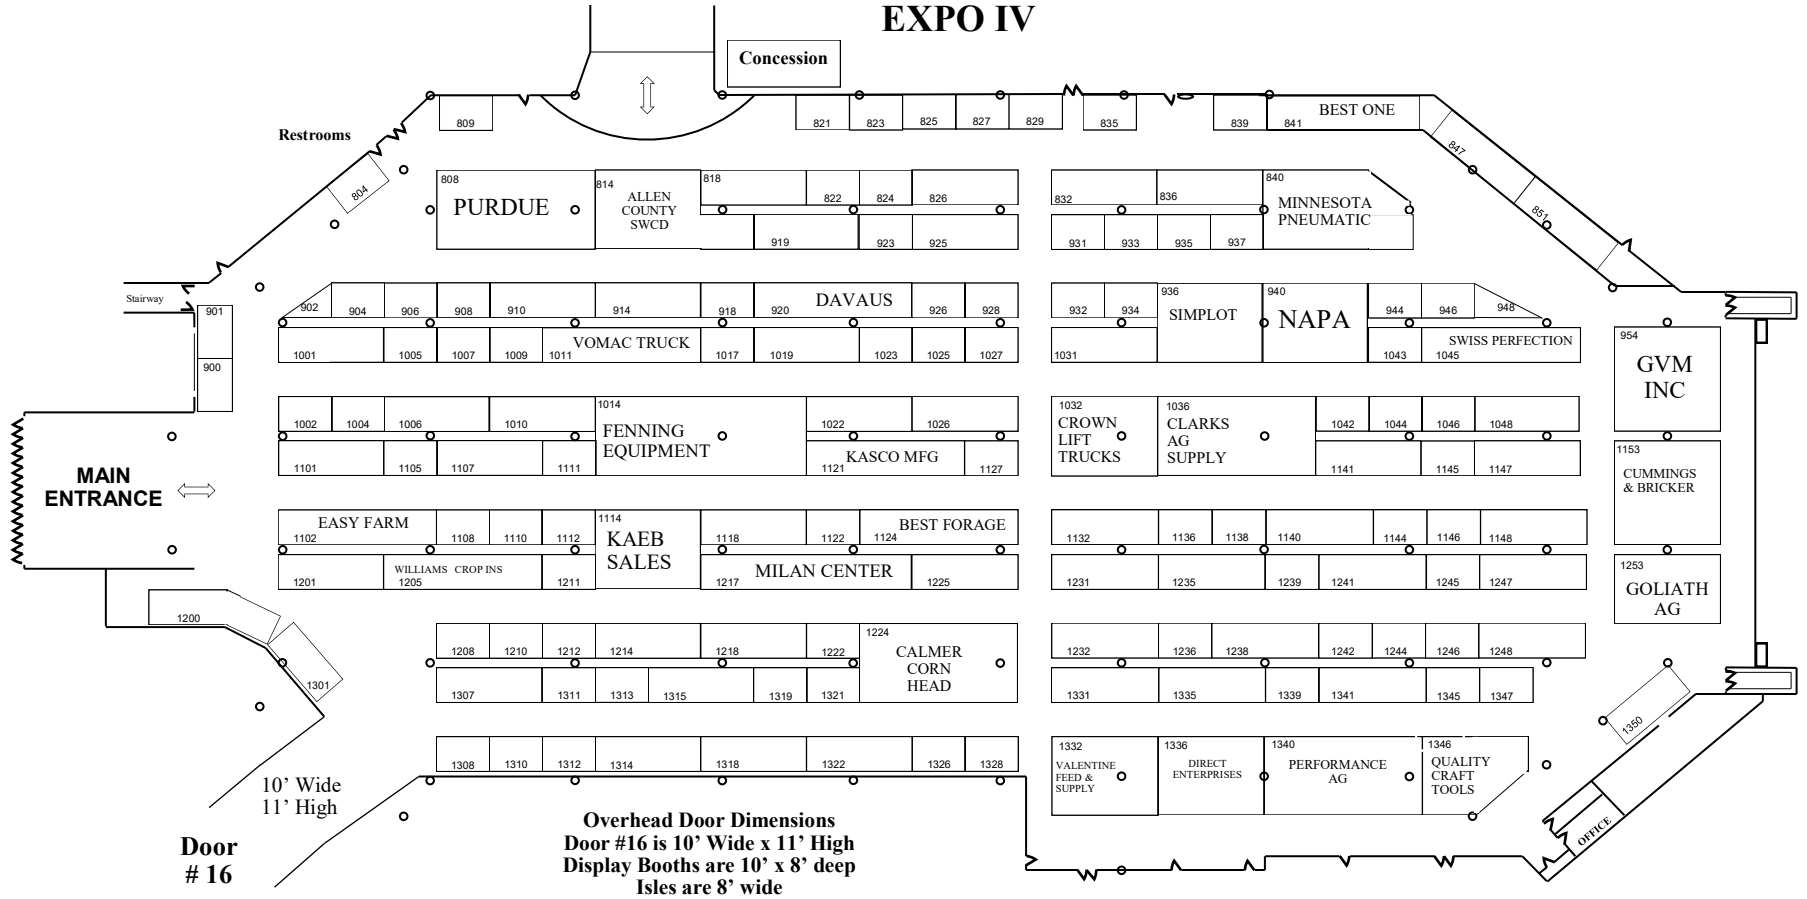

FORT WAYNE FARM SHOW EXPO CENTER ALLEN COUNTY WAR MEMORIAL COLISEUM

EXPO I

EXPO II

EXPO III

Overhead Door Dimensions

Door # 3, # 4, # 11 & # 12 are 12' wide x 14' high

Door # 13 is 22' wide x 14' high

**10' wide x 10' deep Display Booths
10' wide Isles**

FORT WAYNE FARM SHOW

ALLEN COUNTY WAR MEMORIAL COLISEUM

EXPO IV

FORT WAYNE FARM SHOW CONFERENCE CENTER