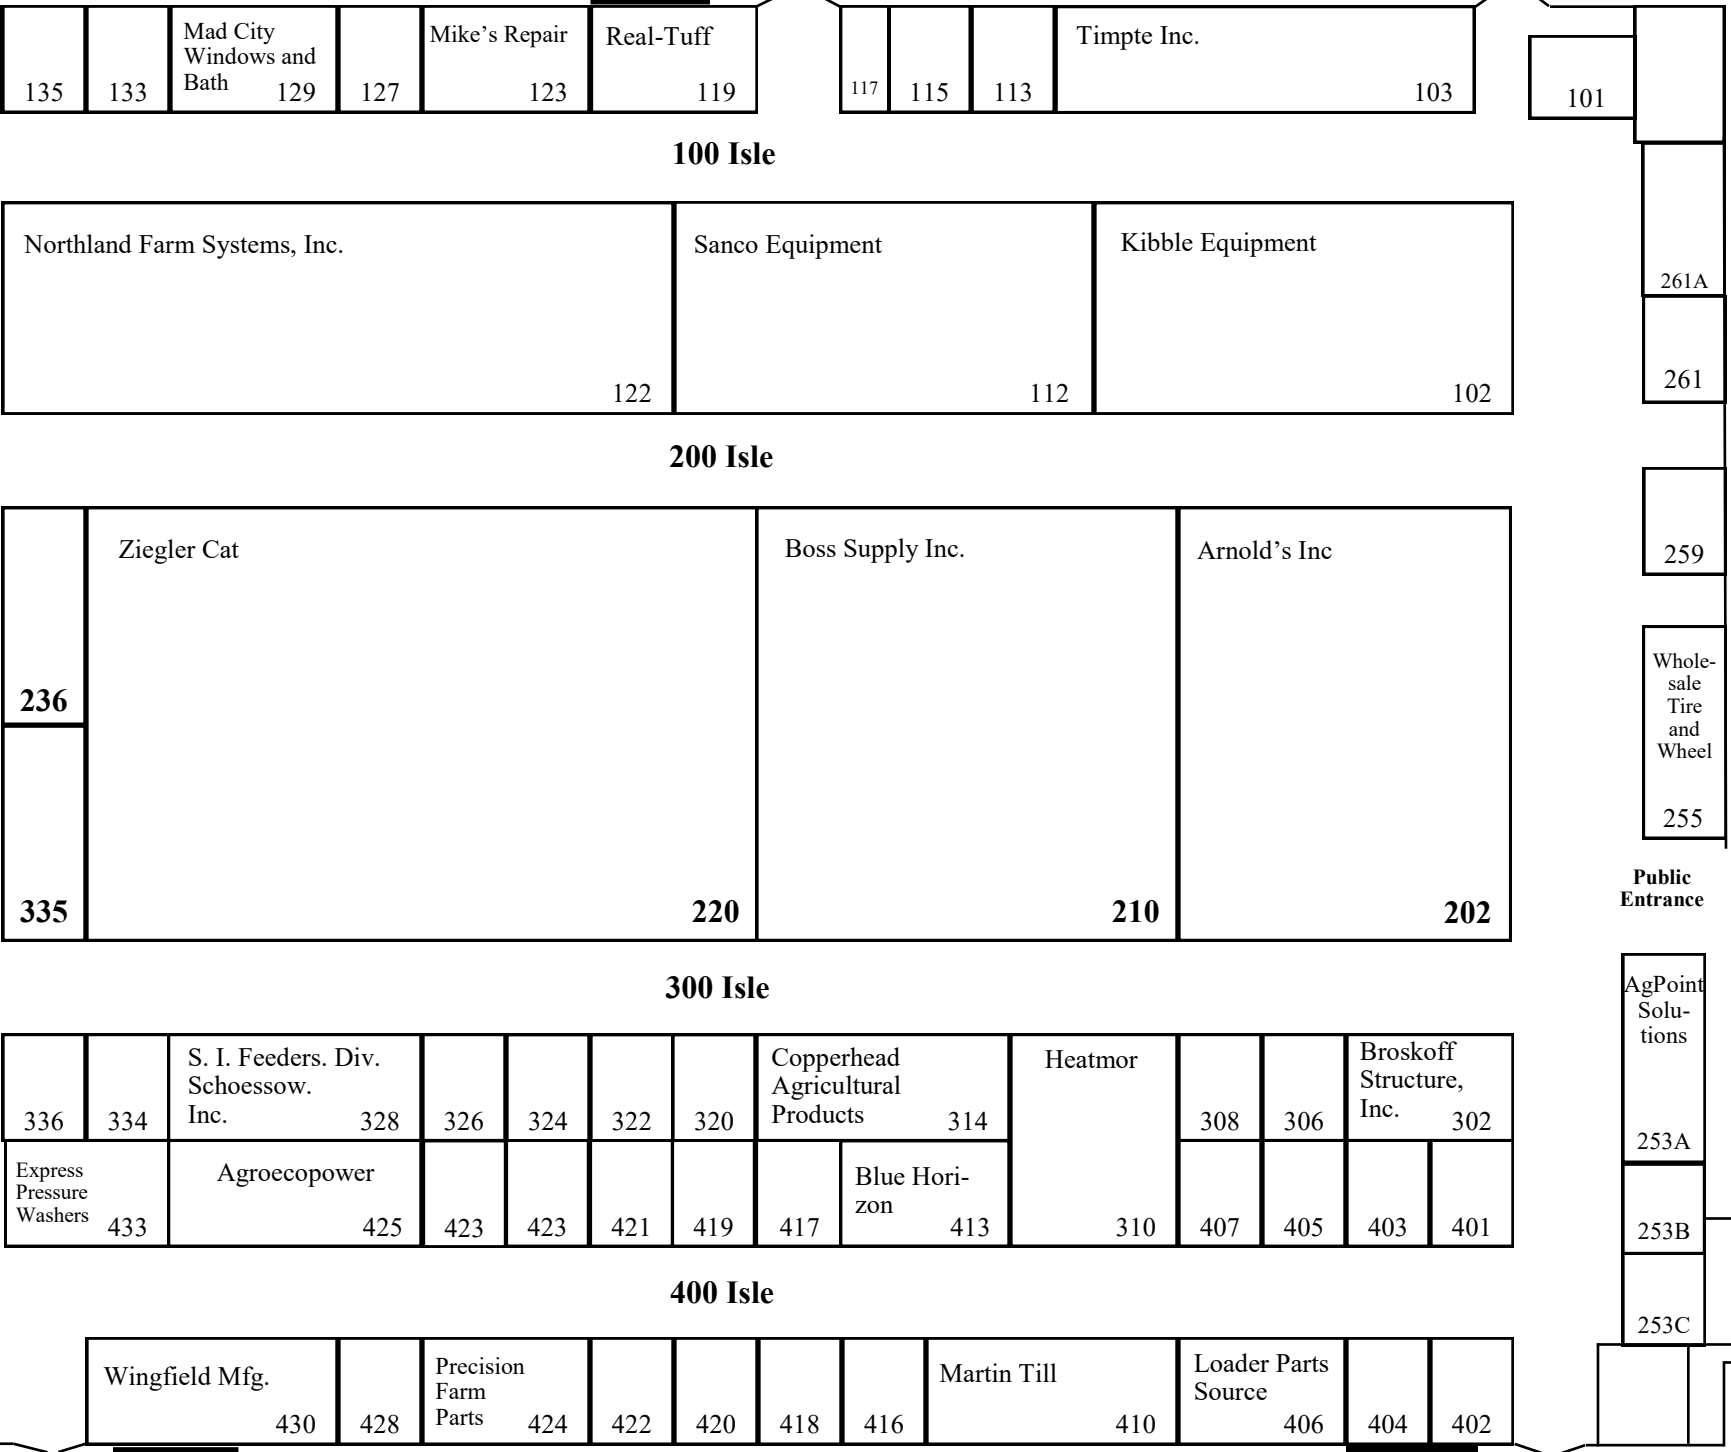

# 2022 North American Farm and Power Show

Four Seasons Center  
Owatonna, Mn

Quality Equipment	837A	837	International Steel Erectors Inc.	737	638	637
-------------------	------	-----	-----------------------------------	-----	-----	-----

Main Lobby

Emergency Exit

Emergency Exit