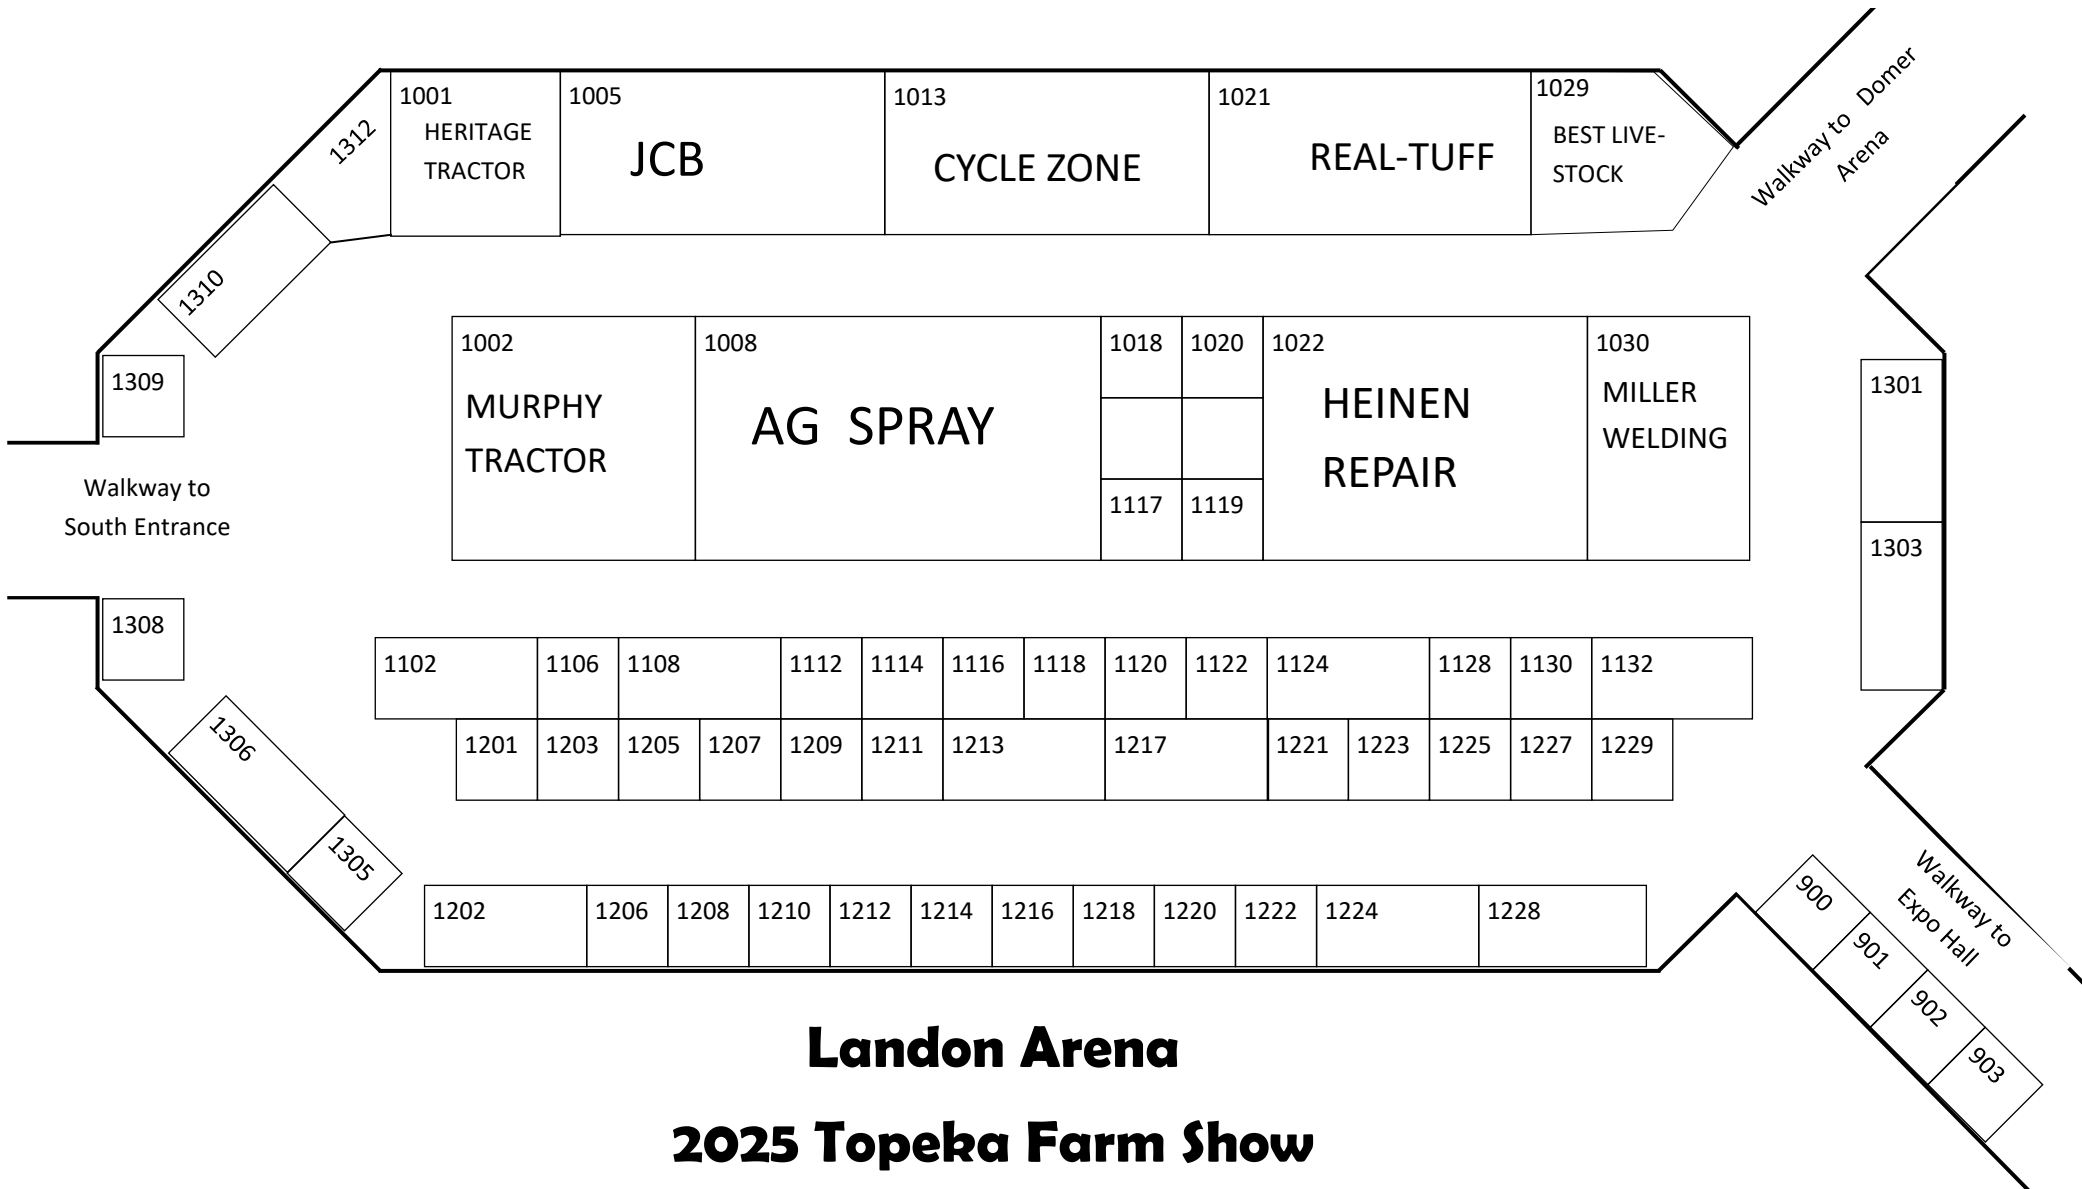

Walkway to
Landon Arena

302	304	308	312	31 UNIFIED AG SOLUTIONS	322	324	328	332	336		
40	STINE SEED	407	409	413	417	421	423	427	429	431	435

342 FARMADA	350	352	354	356	358	360	362 WERTZBERGER RANCH
	449	453	455	457	459		

907
HY-FLO

542 HOYT'S TRAILER	550	554	558	560	562	564 KANEQUIP
	649 TAILORD REMODELING	657	659			

Expo Hall

2025 Topeka Farm Show

Overhead Door
13'3" W x 13'9" T

Landon Arena

2025 Topeka Farm Show

SPEAKERS

South Overhead Door 12' Wide 11' High

North Overhead Door 12' Wide 11' High

Entrance

Entrance

Café

Parking Lot

Landon Arena

Domer Arena