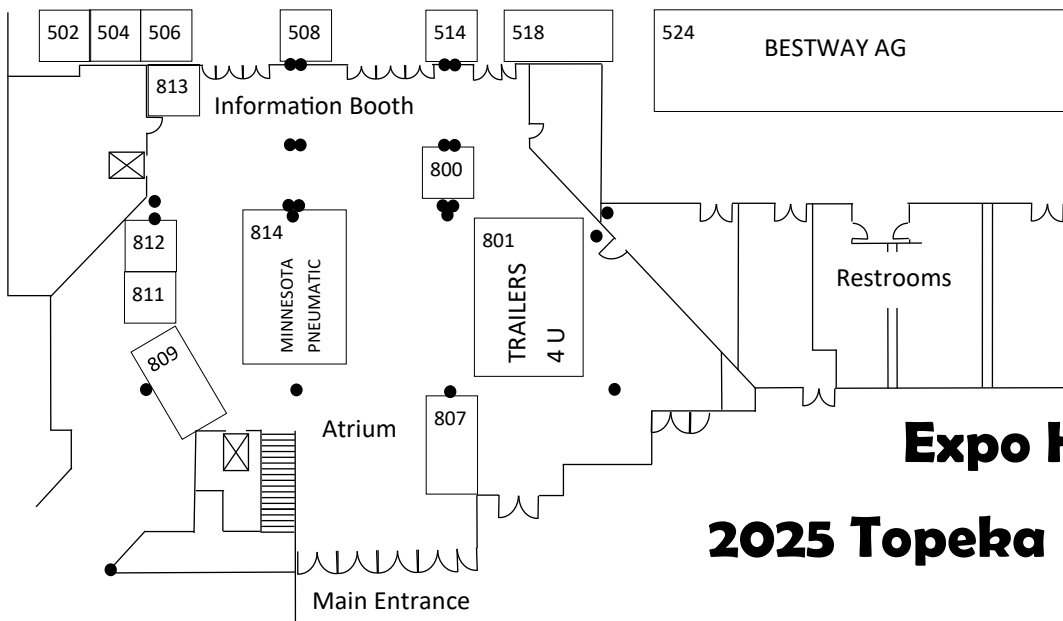

Overhead Door

15'8" W x 14'3" T

107 COMMERCIAL INDUSTRIAL	113	117	119	121	123 KANSAS SOYBEAN	129	13	133	135

106	110	114	116	118	120	122	124	126	128	13	WINGFIELD MFG	
205	207	209	217	215	217	219	223	225	227	229	233	235

206	208	210	212	214	216	218	222	224	226	228	230	232 FAIRBANK EQ
305	307	309	313	315	319	321	323	327	329			

Overhead Door

12' W x 13'8" T

142	146	148	150 D.M. MINI BARN	156	158	160	162	164 WHITE STAR MACHINERY
241	SIEKER SALES			255	257	259	261	

242 PRIME ATTACH- MENTS	246 LANG DIESEL	254 ACUSPRAY	264 BILL BURDICK SALES

Walkway to
Landon Arena

302	304	308	312	31 UNIFIED AG SOLUTIONS	322	324	328	332	336		
40	STINE SEED	407	409	413	417	421	423	427	429	431	435

342 FARMADA	350	352	354	356	358	360	362 WERTZBERGER RANCH
	449	453	455	457	459		

402 WHITE STAR	408	412	414	416	418	422	424	428	430	434
501 NORTH CENTRAL AIR	507	511	513	515	517	519	521	523	525 MIDLAND EXTERIORS	533

442 GOLDEN HARVEST	446	448	446 SANDERS TRAILERS	462 KANEQUIP	
	545	549 G & L ENTERPRISES	555	557	559

907
HY-FLO

542 HOYT'S TRAILER	550	554	558	560	562	564 KANEQUIP
	649 TAILORD REMODELING	657	659			

Expo Hall

2025 Topeka Farm Show