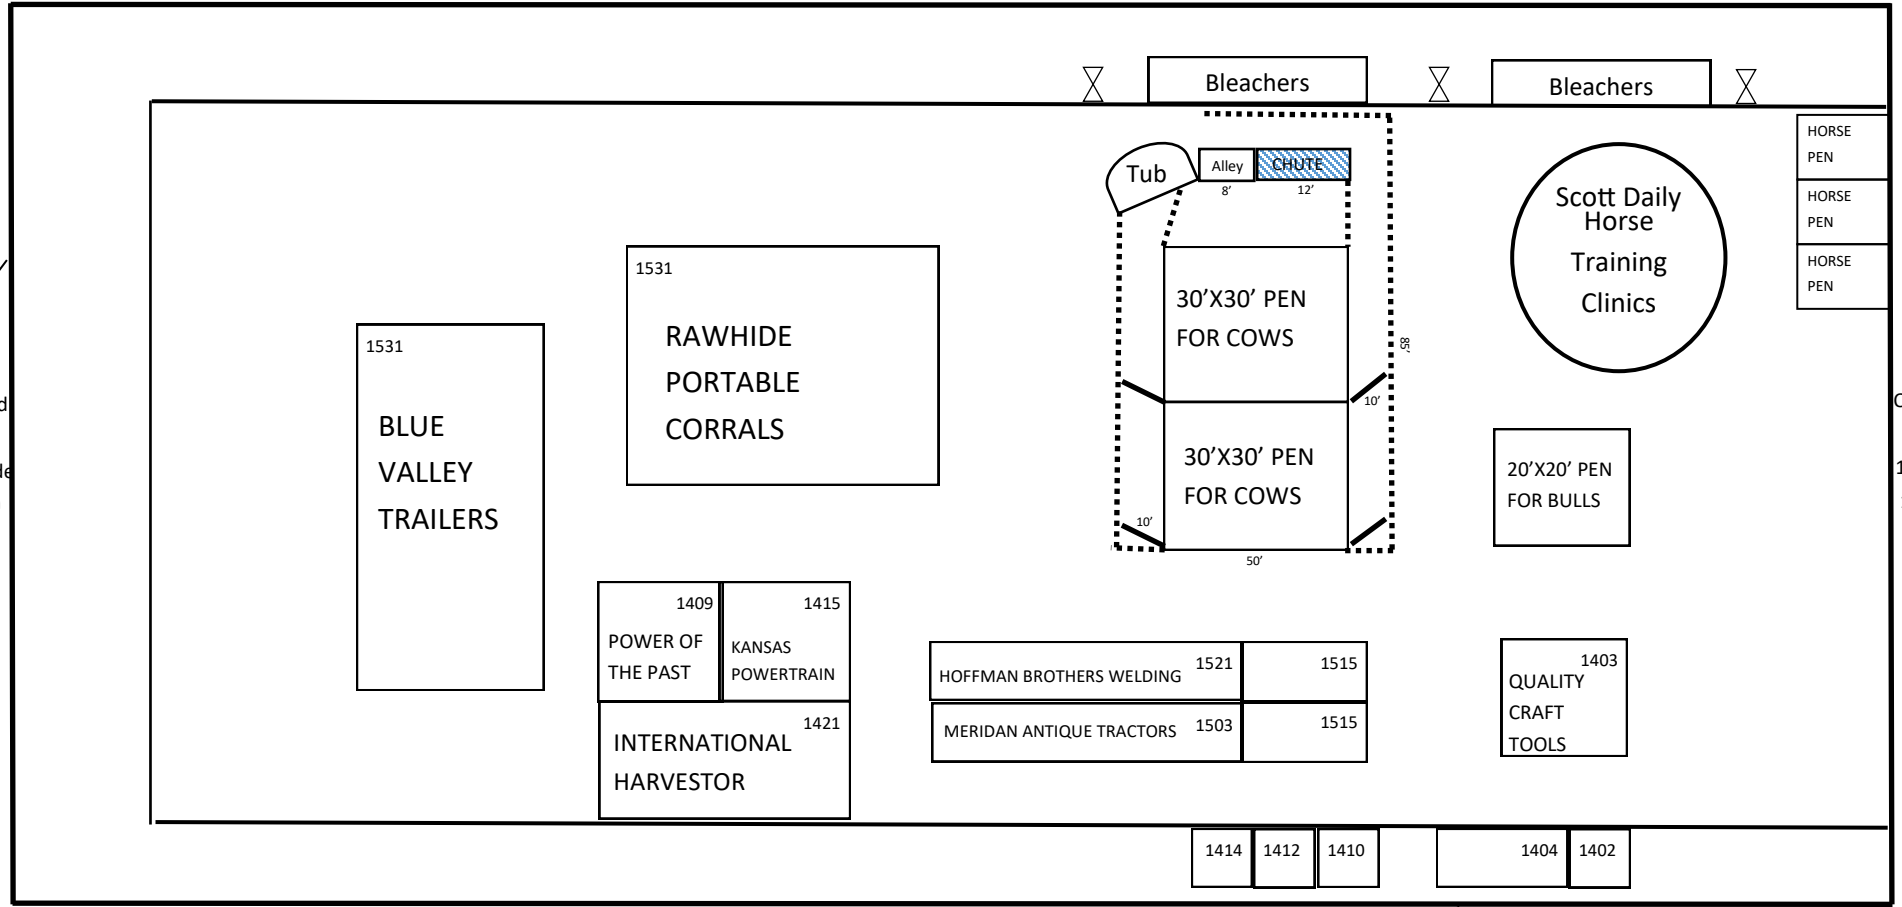

Walkway to
Landon Arena

302	304	308	312	31 UNIFIED AG SOLUTIONS	322	324	328	332	336		
40	STINE SEED	407	409	413	417	421	423	427	429	431	435

342 FARMADA	350	352	354	356	358	360	362 WERTZBERGER RANCH
	449	453	455	457	459		

402 WHITE STAR	408	412	414	416	418	422	424	428	430	434
501 NORTH CENTRAL AIR	507	511	513	515	517	519	521	523	525 MIDLAND EXTERIORS	533

442 GOLDEN HARVEST	446	448	446 SANDERS TRAILERS	462 KANEQUIP	
	545	549 G & L ENTERPRISES	555	557	559

907
HY-FLO

542 HOYT'S TRAILER	550	554	558	560	562	564 KANEQUIP
	649 TAILORD REMODELING	657	659			

Expo Hall

2025 Topeka Farm Show

Overhead Door
13'3" W x 13'9" T

Landon Arena

2025 Topeka Farm Show

SPEAKERS

South Overhead Door 12' Wide 11' High

North Overhead Door 12' Wide 11' High

Entrance

Entrance

Café

Parking Lot

Landon Arena

Domer Arena