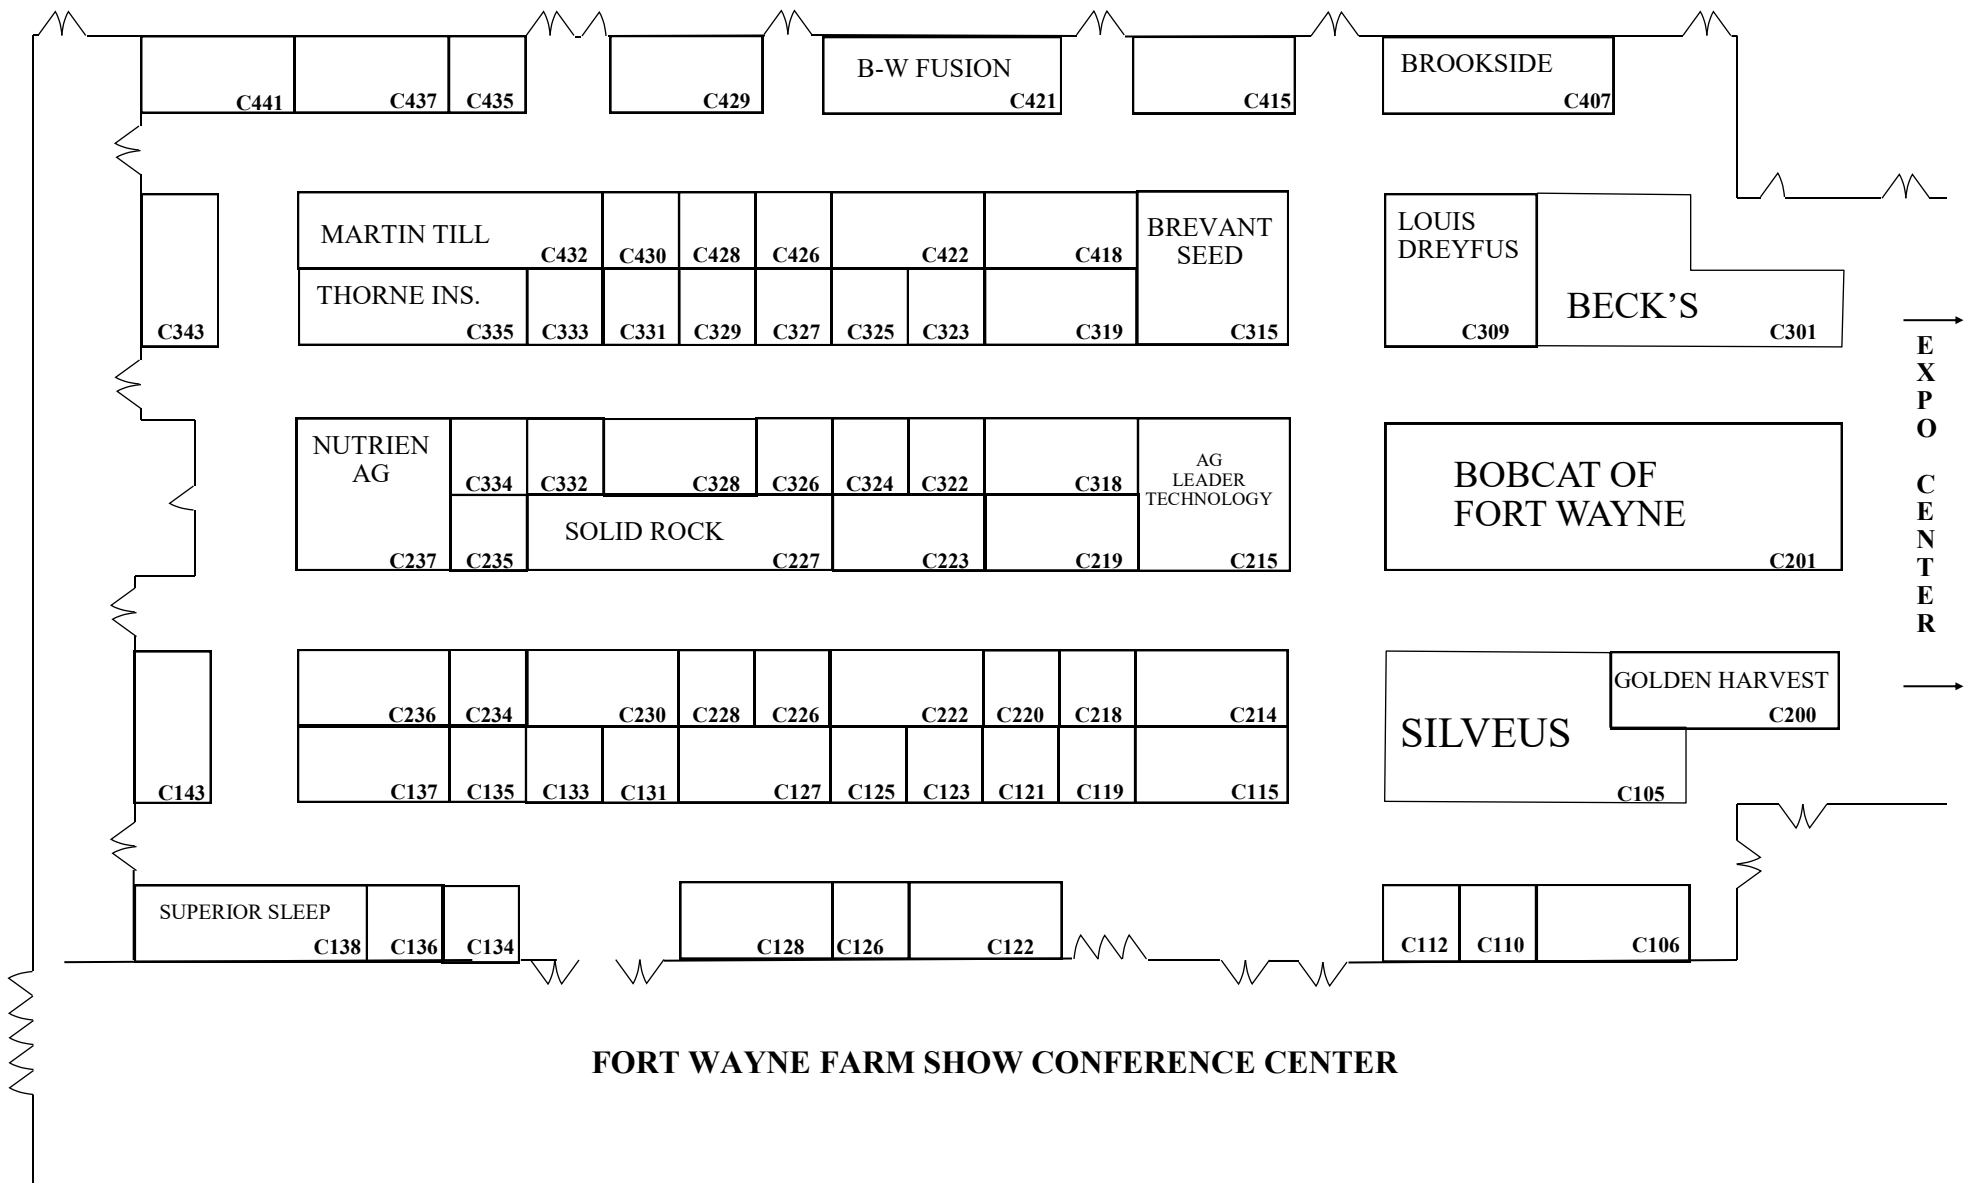

FORT WAYNE FARM SHOW EXPO CENTER ALLEN COUNTY WAR MEMORIAL COLISEUM

EXPO I

EXPO II

EXPO III

Overhead Door Dimensions

Door # 3, # 4, # 11 & # 12 are 12' wide x 14' high

Door # 13 is 22' wide x 14' high

**10' wide x 10' deep Display Booths
10' wide Isles**

FORT WAYNE FARM SHOW

ALLEN COUNTY WAR MEMORIAL COLISEUM

EXPO IV

→ EXPO CENTER →

C441 C437 C435

C429

B-W FUSION
C421

C415

BROOKSIDE
C407

C343

MARTIN TILL C432	C430	C428	C426	C422	C418
THORNE INS. C335	C333	C331	C329	C327	C325
C319	C315				

BREVANT SEED
C315

LOUIS DREYFUS
C309

BECK'S
C301

NUTRIEN AG C237	C334	C332	C328	C326	C324	C322	C318
C235	SOLID ROCK C227		C223	C219	C215		