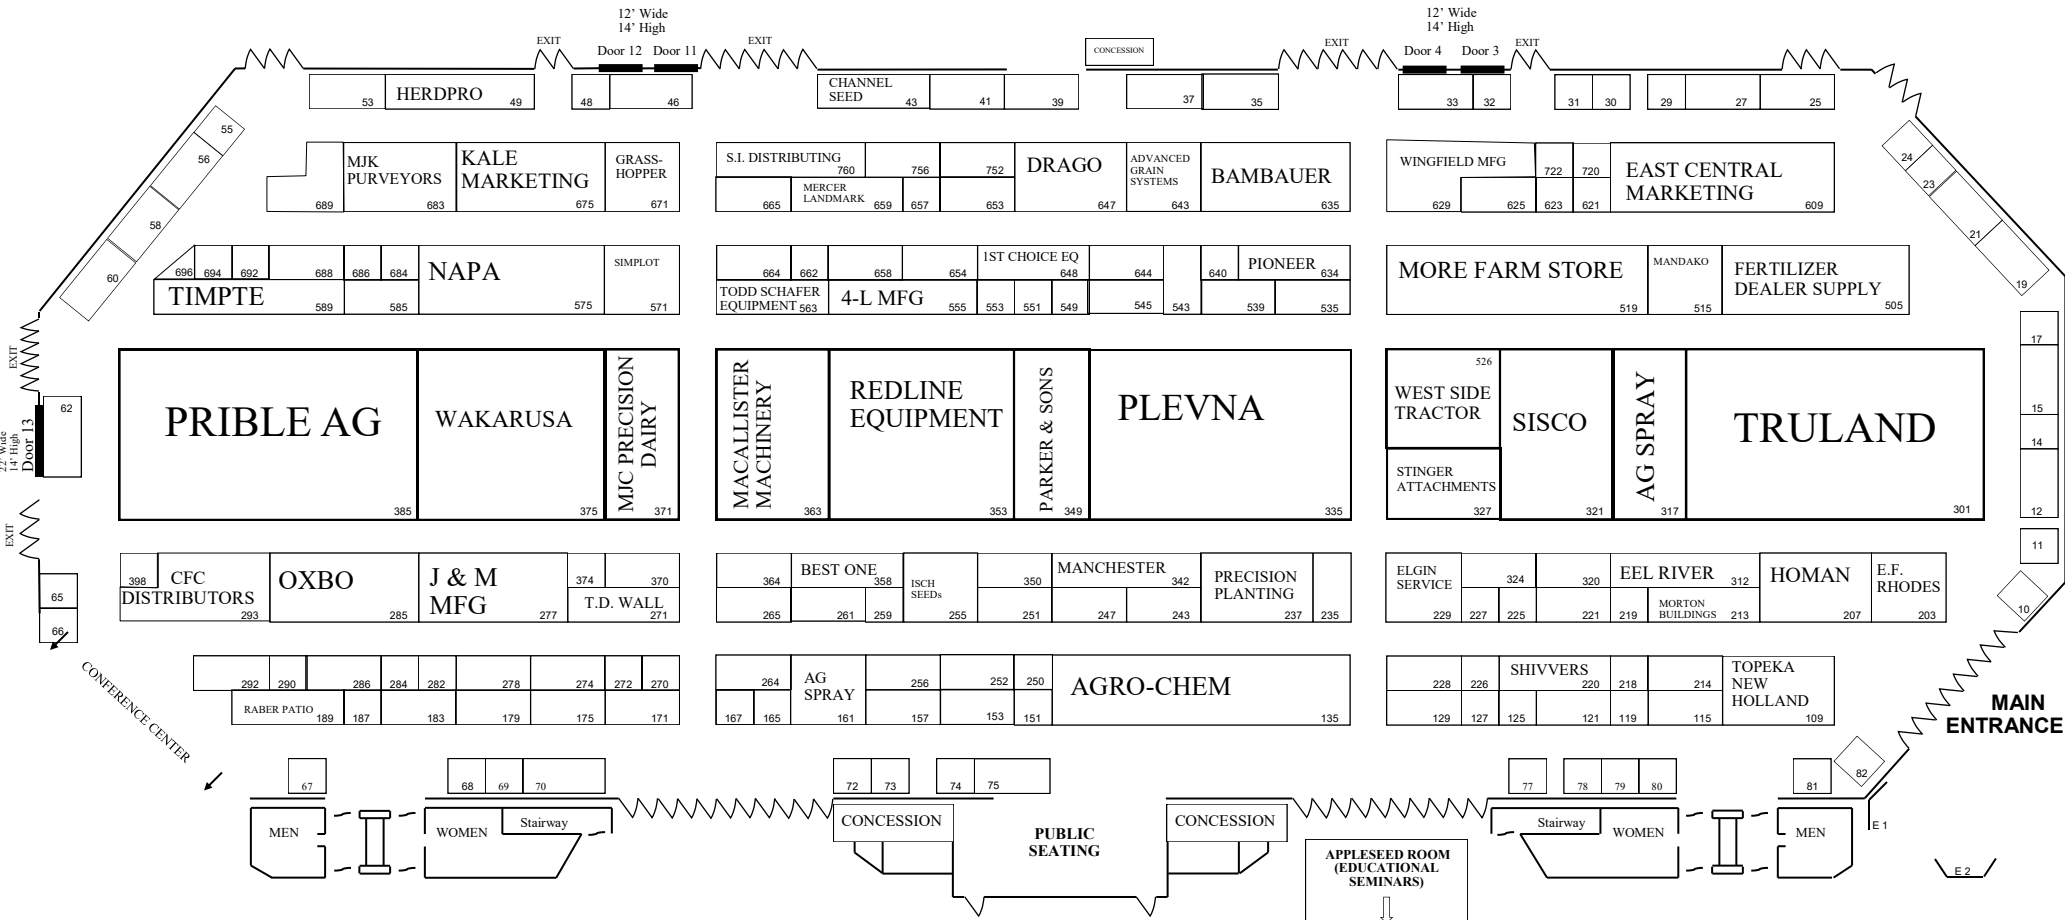

FORT WAYNE FARM SHOW EXPO CENTER ALLEN COUNTY WAR MEMORIAL COLISEUM

EXPO I

EXPO II

EXPO III

Overhead Door Dimensions

Door # 3, # 4, # 11 & # 12 are 12' wide x 14' high

Door # 13 is 22' wide x 14' high

**10' wide x 10' deep Display Booths
10' wide Isles**

FORT WAYNE FARM SHOW

ALLEN COUNTY WAR MEMORIAL COLISEUM

EXPO IV

→ EXPO CENTER →

C441 C437 C435

C429

B-W FUSION
C421

C415