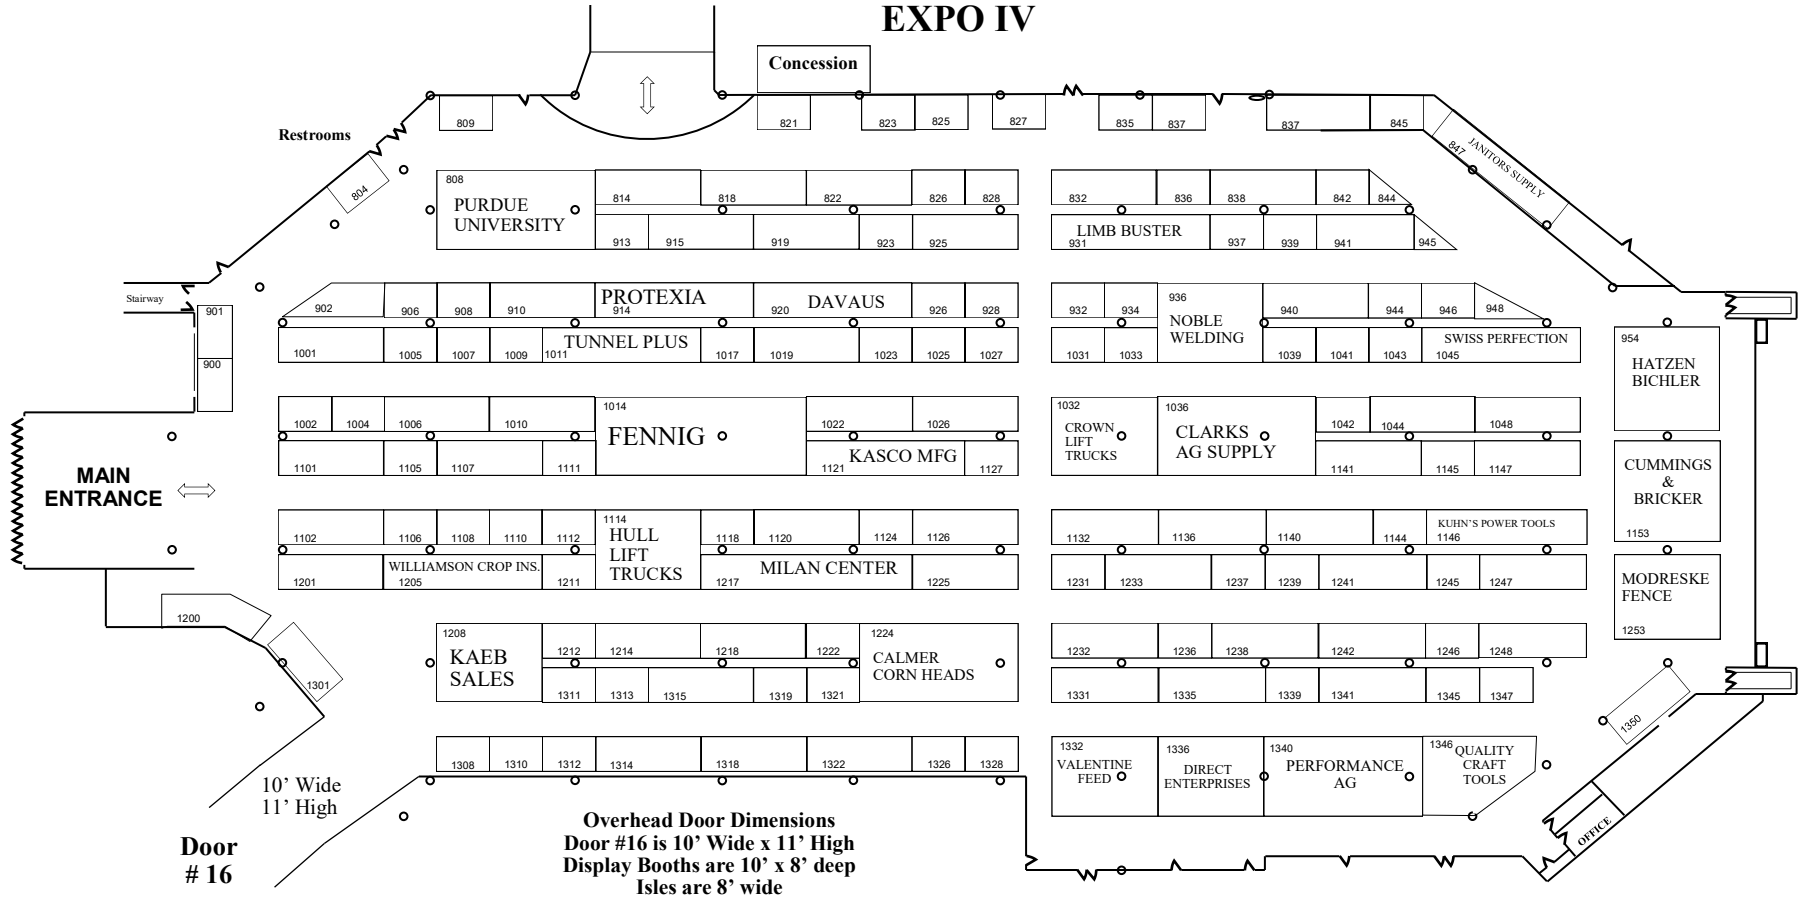

FORT WAYNE FARM SHOW EXPO CENTER ALLEN COUNTY WAR MEMORIAL COLISEUM

EXPO I

EXPO II

EXPO III

Overhead Door Dimensions

Door # 3, # 4, # 11 & # 12 are 12' wide x 14' high

Door # 13 is 22' wide x 14' high

**10' wide x 10' deep Display Booths
10' wide Isles**

FORT WAYNE FARM SHOW

ALLEN COUNTY WAR MEMORIAL COLISEUM

EXPO IV

→ EXPO CENTER →

C441 C437 C435

C429

B-W FUSION
C421

C415